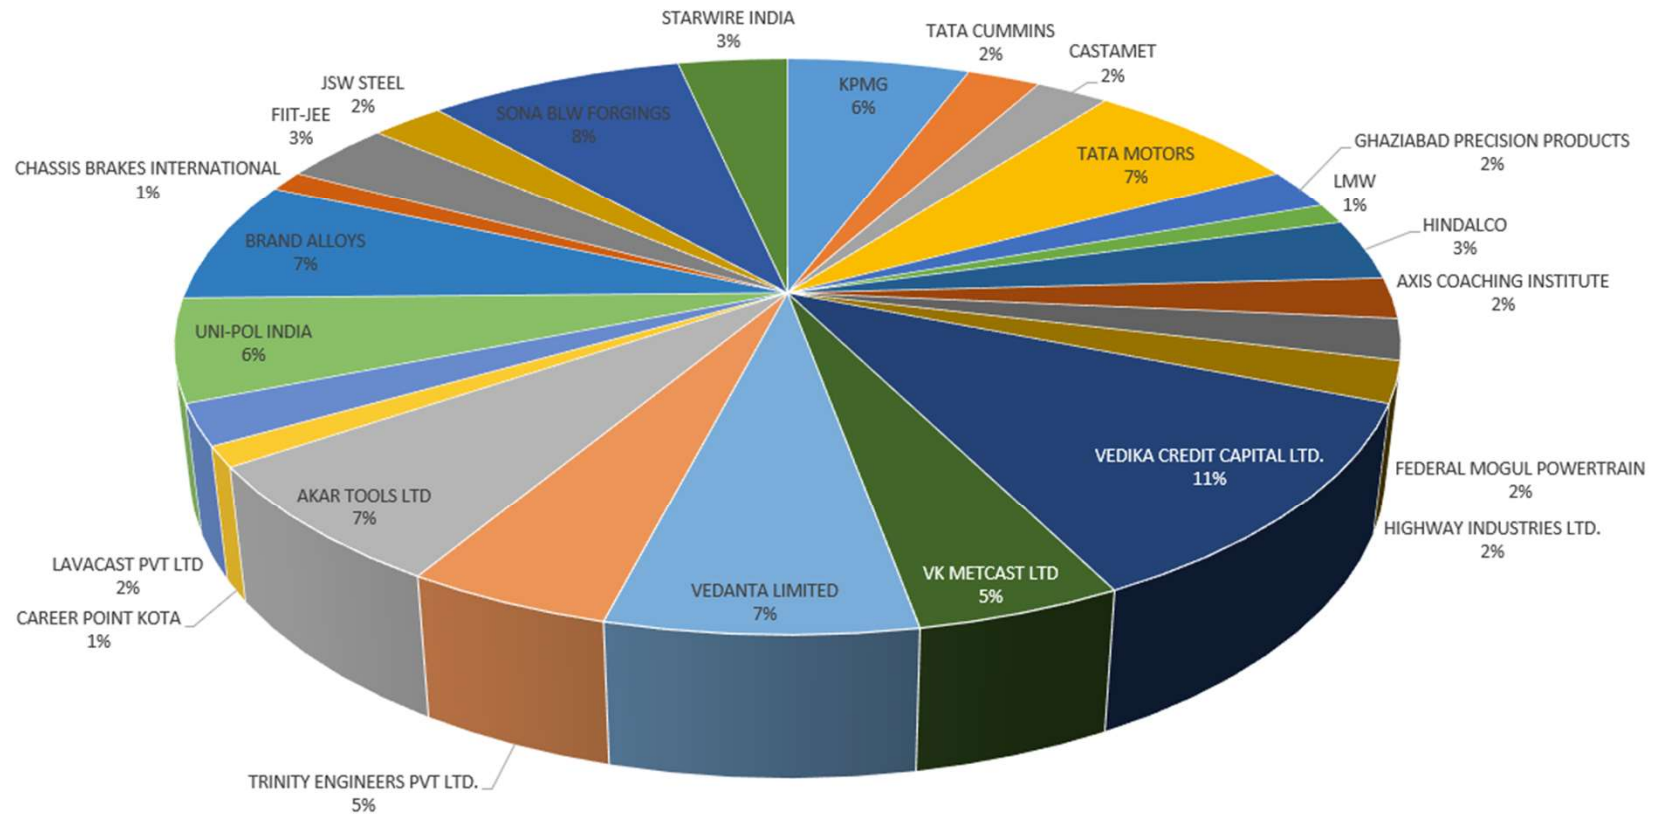

Placement Stats for 2017-18

Placement Stats for 2018 Batch (till 14/4/18)

HIGHEST PACKAGE= 12 LPA

AVERAGE PACKAGE= 4.75 LPA

Placement Stats for 2016-17

Placement Stats for 2017 Batch

HIGHEST PACKAGE= 7.95 LPA

AVERAGE PACKAGE= 4.0 LPA