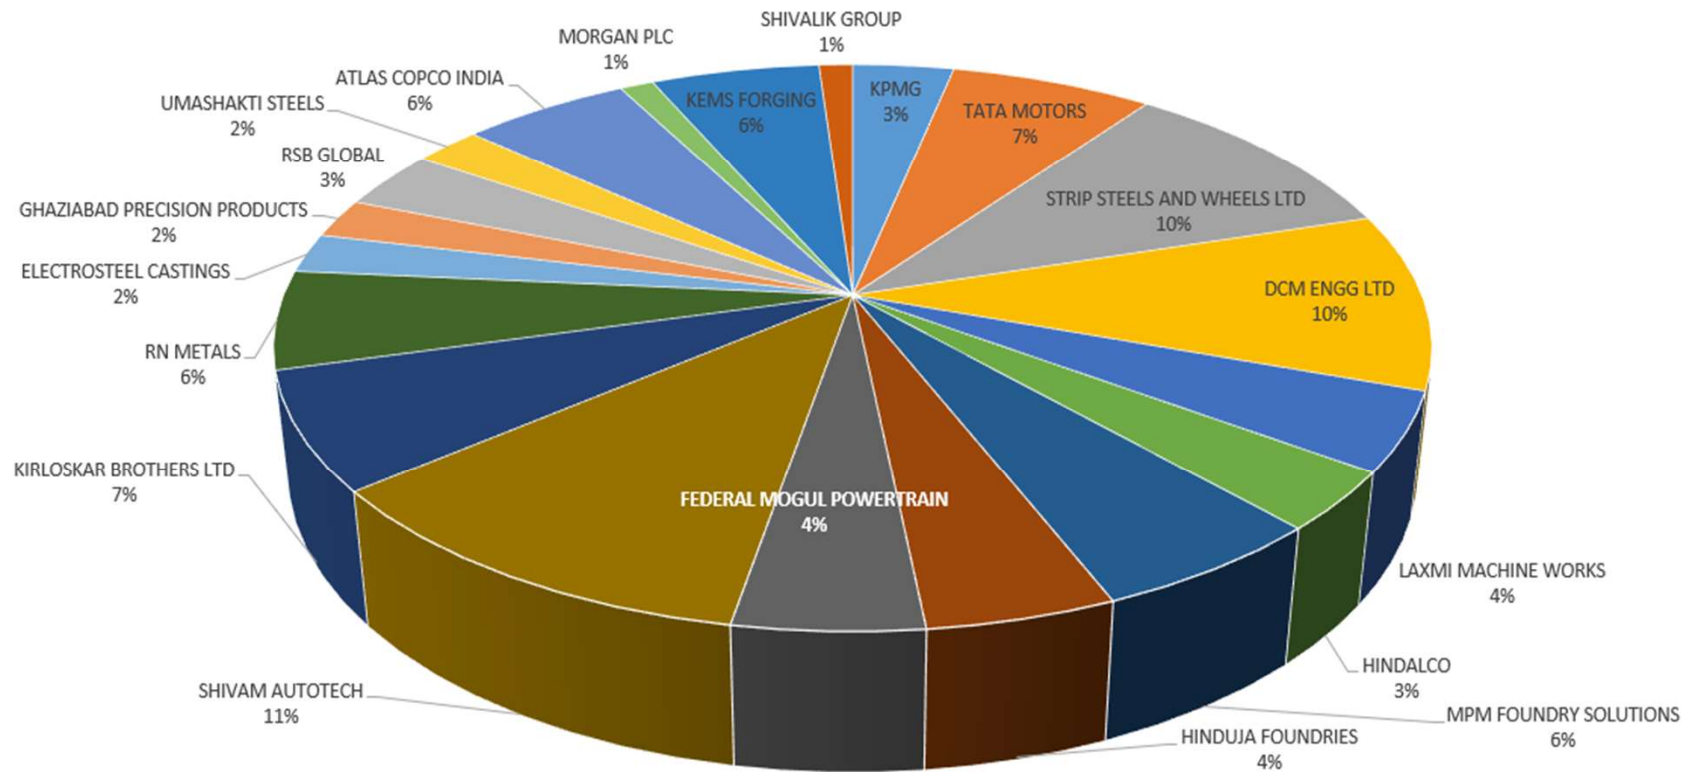

Placement Stats for 2017-18

Placement Stats for 2018 Batch (till 14/4/18)

HIGHEST PACKAGE= 12 LPA

AVERAGE PACKAGE= 4.75 LPA

Placement Stats for 2016-17

Placement Stats for 2017 Batch

HIGHEST PACKAGE= 7.95 LPA

AVERAGE PACKAGE= 4.0 LPA